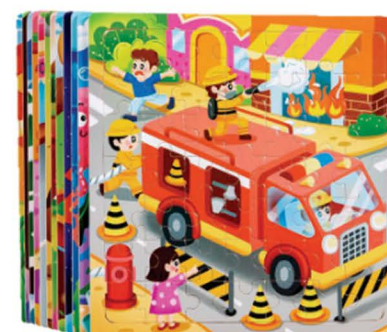

平面拼图

Flat jigsaw puzzle

货号:49

材质:木制

尺寸:22.5*22.5*0.5cm

颜色:大巴/动物世界/公主/海洋世界
恐龙/昆虫/美人鱼/牧场/企鹅
挖土机/消防/宇宙