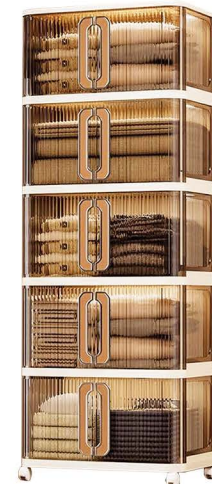

整理收纳柜

storage cabinet

货号:XL8877

材质:pp

尺寸:55cm1层 (33*55*33cm)
55cm2层 (60*55*33cm)
55cm3层 (87*55*33cm)
55cm4层 (55*33*114cm)
55cm5层 (141*55*33cm)

颜色:透明